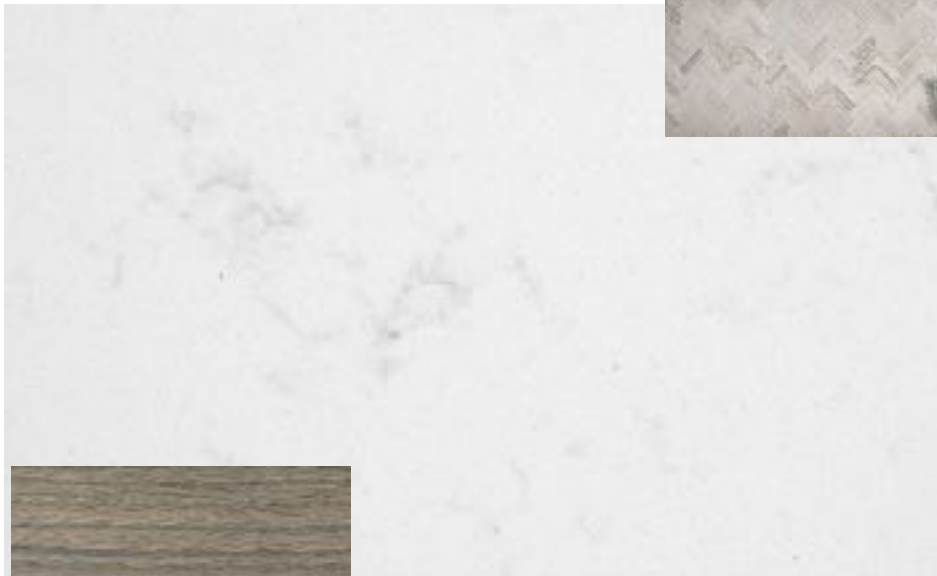

Kitchen Makeover Selection options

- Envi Quartz-Albatros Countertop
- Chevron Marble Mosaic with tight grout joints and Stone Panel no grout
- Slate Oak Stained Cabinets
- Fantasy Brown Natural Granite countertop

LILLILU HOME DESIGN

Jogging Path SW 7638

Useful Gray SW 7050

Option 2: Antiqued “French Country” inspired 8x8 tile, Elongated glass tile in a subway pattern with tight grout lines, and marble mosaic backsplash options.

OakBarrel Stain for cabinets

LILLILU HOME DESIGN

Jogging Path SW 7638

Useful Gray SW 7050

Quartz - Miami Vena countertop (cooler marble option)
Silver White polished marble - large body tile ,
Glass subway 2 x 12 with gray grout, white chevron mosaic,
or 8 x8 patterned tile
Classic gray oak stain for cabinets

Classic Gray or Slate Stain with "Cool White" Marble countertop

Oak Barrel / Espresso Stain with Fantasy Brown Granite and Arabesque backsplash
